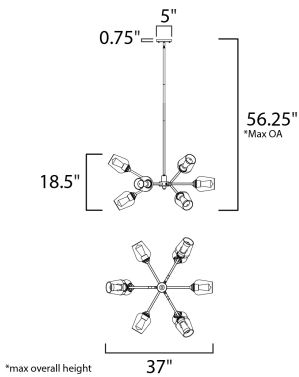

ADDITIONAL

ADJUSTABLE
SLOPE: 90
RATED LIFE 2500 Hours
OPERATING TEMPERATURE:
-20°C (-4°F), 40°C (104°F)

MEASUREMENTS

DIMENSION : 37" L x 37" W x 18.5" H
MAX OAH : 56.25" OAH
CANOPY : 5" W x 0.75" H x 5" L
HANGING WEIGHT : 9.9 lb